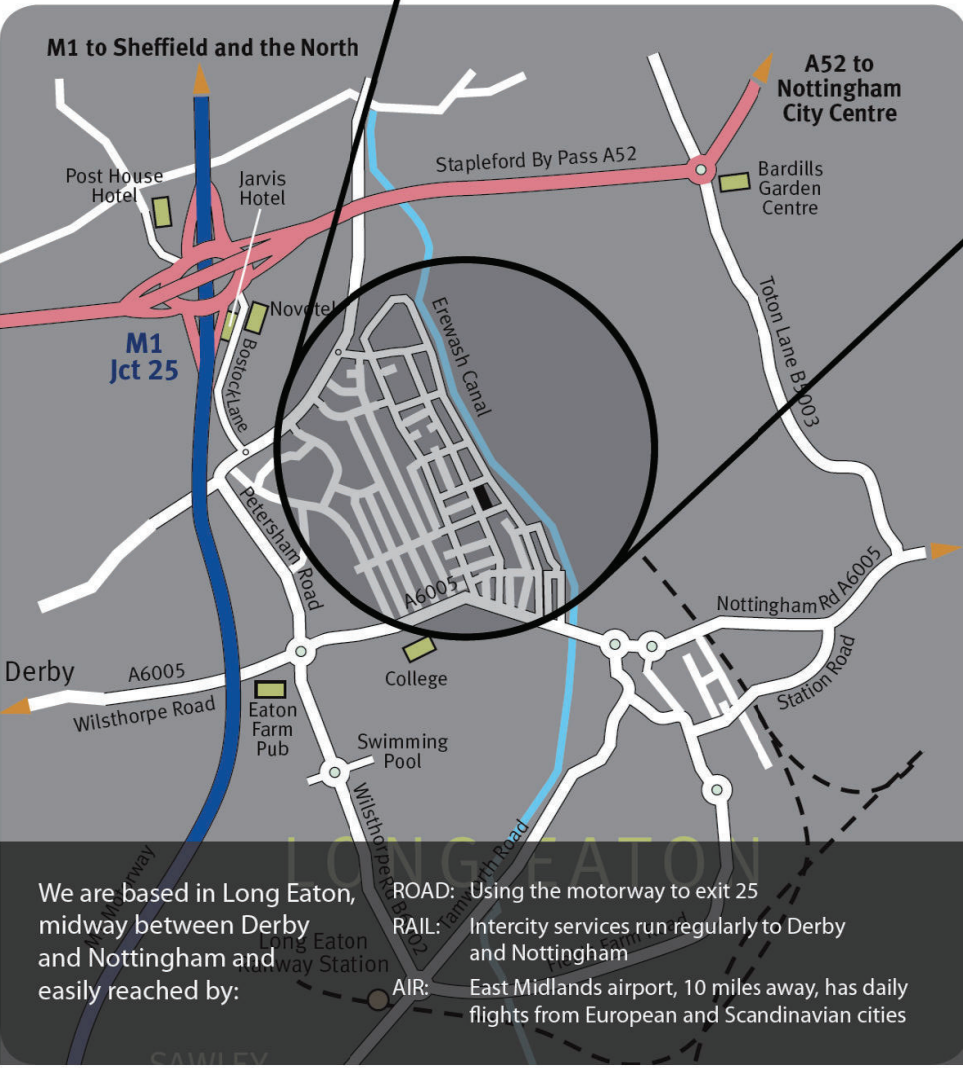

We are based in Long Eaton, midway between Derby and Nottingham and easily reached by:

- ROAD: Using the motorway to exit 25
- RAIL: Intercity services run regularly to Derby and Nottingham
- AIR: East Midlands airport, 10 miles away, has daily flights from European and Scandinavian cities