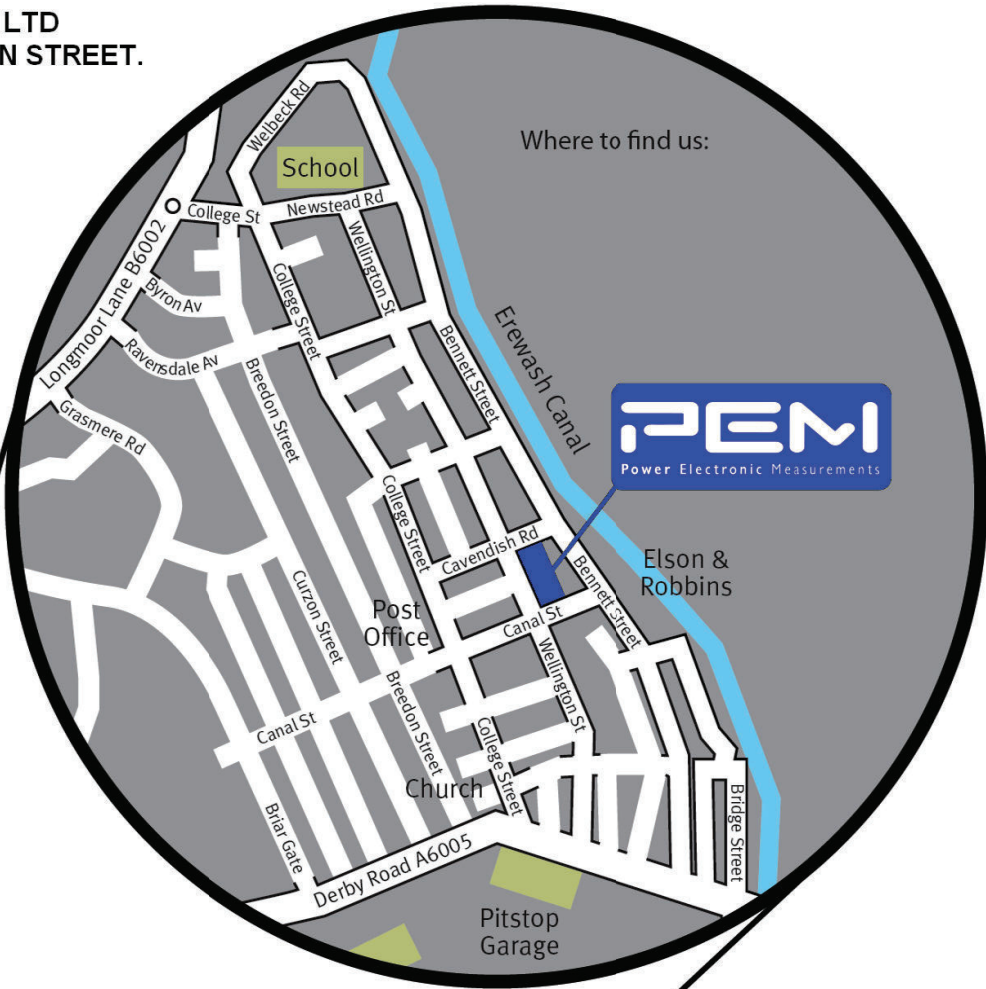

We are based in Long Eaton, midway between Derby and Nottingham and easily reached by:

- ROAD: Using the motorway to exit 25
- RAIL: Intercity services run regularly to Derby and Nottingham
- AIR: East Midlands airport, 10 miles away, has daily flights from European and Scandinavian cities